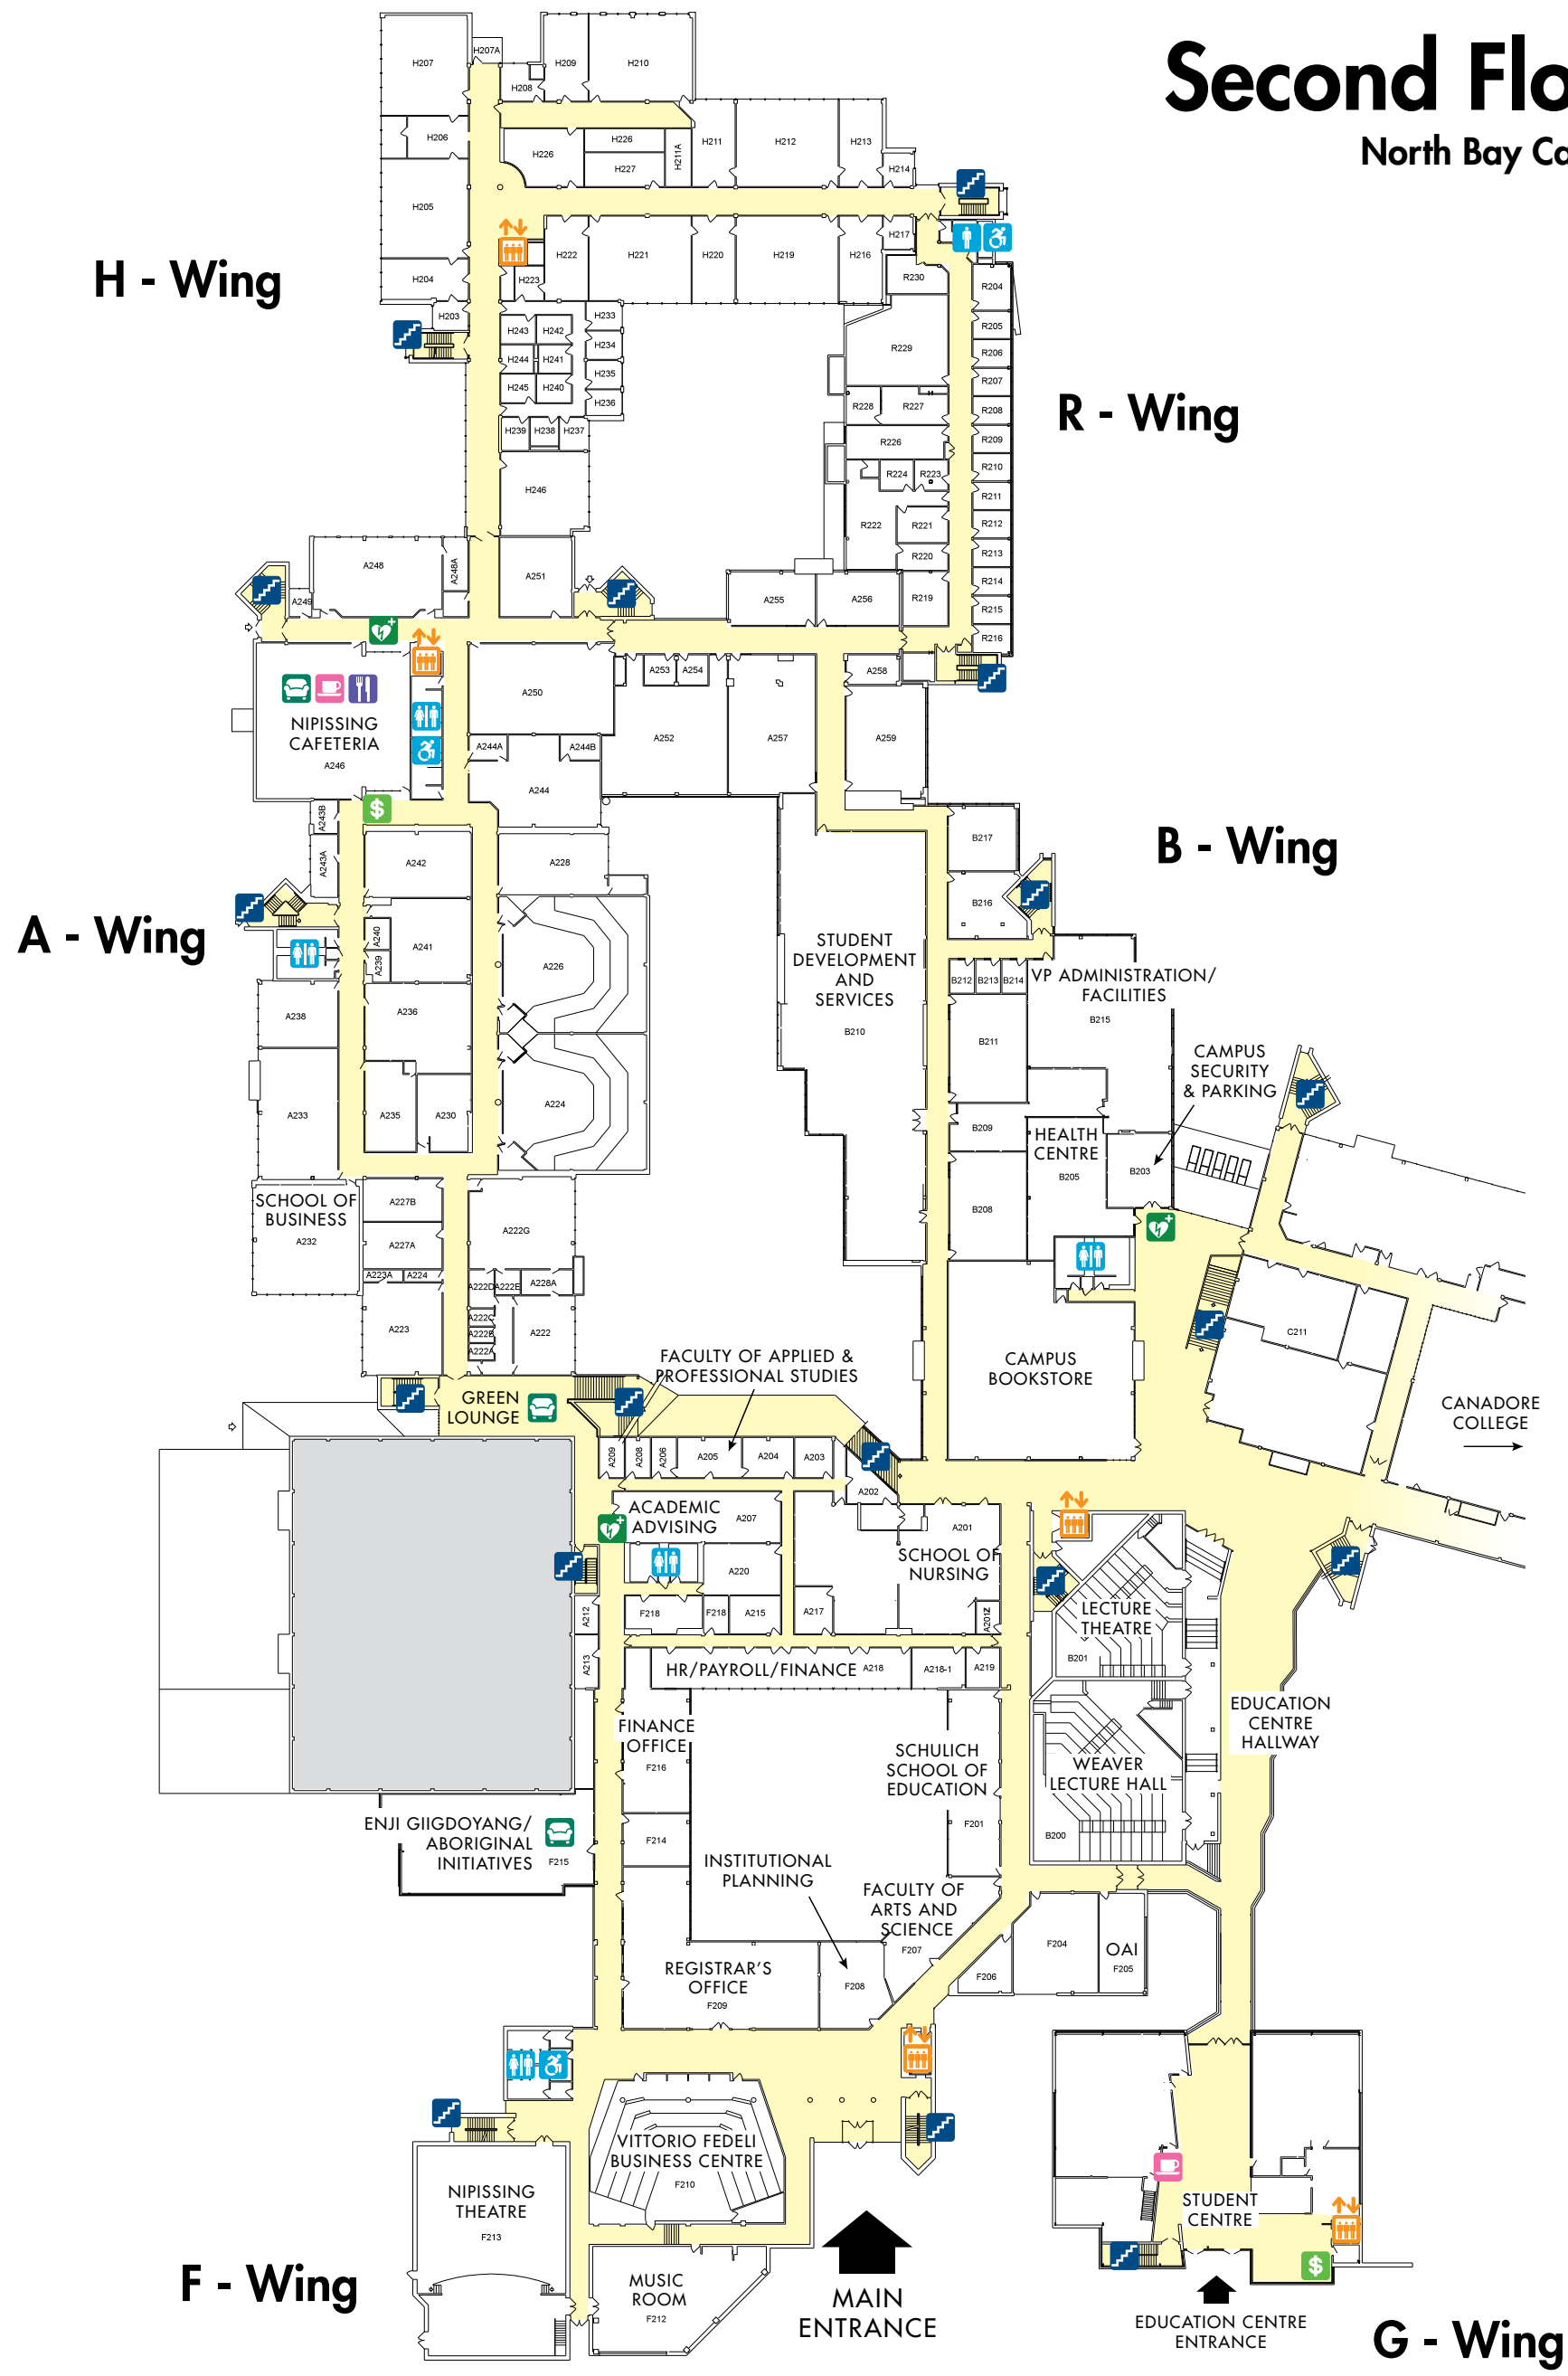

# Second Floor

## North Bay Campus

- |             |               |                       |   |
|-------------|---------------|-----------------------|---|
| Cafeteria   | Elevator      | Stairs                | Gender Neutral Washroom locations:      |
| Coffee      | Defibrillator | Washrooms             | • A-Wing, 3rd Floor                     |
| Lounge Area | ATM           | Barrier Free Washroom | • Harris Learning Library, 3rd Floor    |
|             |               |                       | • R.J. Surtees Student Athletics Centre |